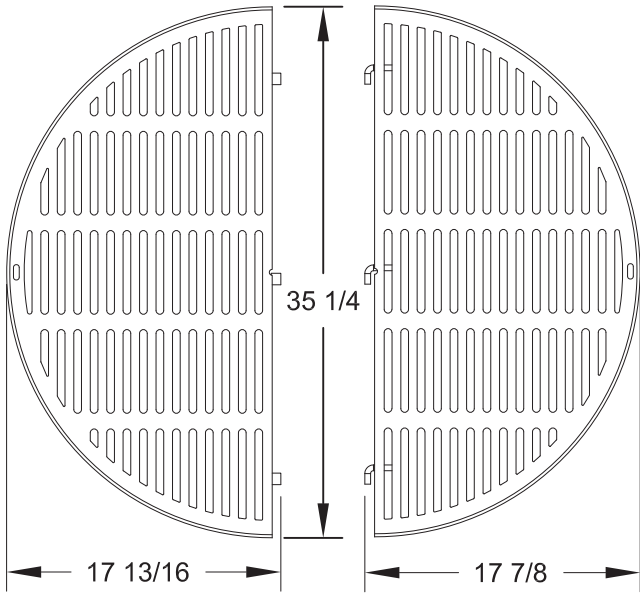

ALL DIMENSIONS IN INCHES

RJThomas
Mfg. Co., Inc.
P.O. Box 946
Cherokee, IA 51012

TITLE
MODEL DIG-R35 Foldable Cooking Grate for Backyard Fire Pits

DRAWN BY	JGJ
DATE	08-13-2020
DWG. NO.	AI-3016