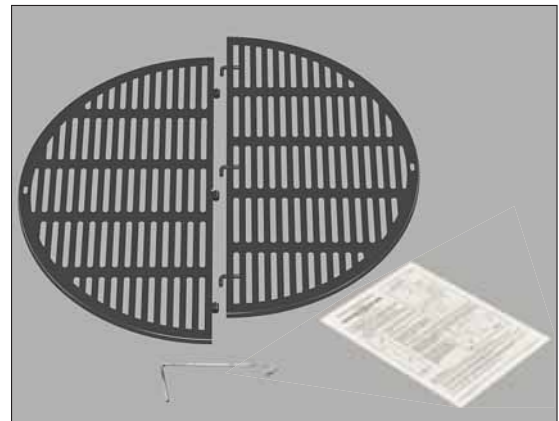

*Model DIG-R35 foldable cooking grate lifts up for easy access. (Shown with round fire pit constructed of landscaping stones without an insert).*

*Model DIG-R35 foldable cooking grate. (Shown with round fire pit constructed of landscaping stones without an insert).*

## SPECIFICATIONS:

- **Model DIG-R35** is a hinged, Foldable Cooking Grate designed for use on backyard fire pits.
- The two sections of this cooking grate mate together with hinge pins. It folds in half for easy transport or storage. Does not require any fasteners.
- Unfold the cooking grate to its full diameter of 34.5 inches and place on top of your fire pit. One side of the grate can be lifted up and over center. It will not fold all the way over so your food on the other half is not disturbed. The folded grate will stay in place so you have both hands free to tend to the fire on the open side. A lifting tool is included.
- All 10 ga. (.1345 inch) steel fabrication, precision laser cut. Finished with high temp, non-toxic black enamel paint. Season the grate before first use.
- Easy assembly: the two halves slip together at hinge points. No tools required.
- Made in the USA.
- **Ships in one box.**  
Shipping Weight: 25 lbs.  
Box Dimensions: 34-1/2"W x 18-5/8"L x 1-1/8"H.  
Product weight: 23 lbs.  
Product Dimensions: (folded) 34-1/2"W x 18"L x 7/8"H.  
Product Dimensions:  
(unfolded) 34-1/2"W x 35-1/4"L x 5/8"H.