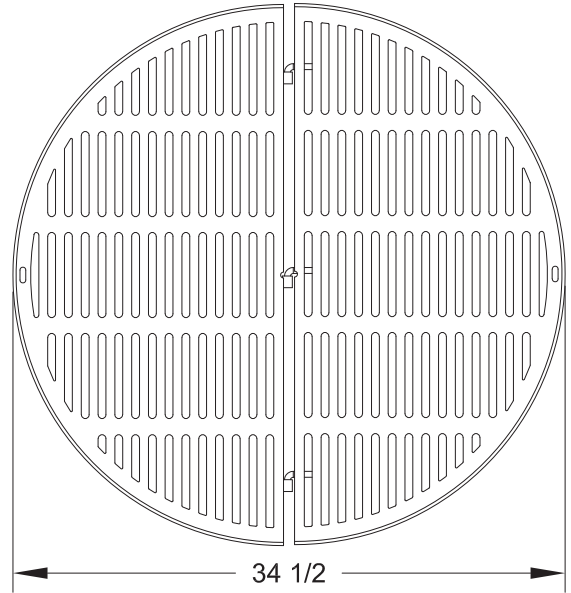

ALL DIMENSIONS IN INCHES

RJThomas
Mfg. Co., Inc.
P.O. Box 946
Cherokee, IA 51012

TITLE
MODEL DIG-R35 Foldable Cooking Grate for Backyard Fire Pits

DRAWN BY	JGJ
DATE	08-13-2020
DWG. NO.	AI-3016