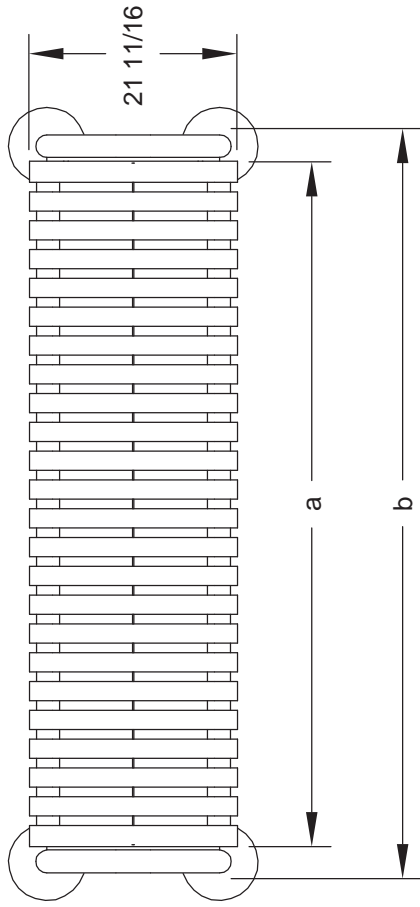

*Model B77/CE-6SS Embedded Mount Bench
with burgundy powder coated frames and seat, 6 ft. long.*

- **Comfortable seat design may be accessed from either side**
- **Wide frame curves form comfortable armrests**
- **Sturdy, formed and welded steel frame construction**
- **Powder Coat frame finish**
- **Powder Coat seat finish**
- **Quality construction throughout**

SPECIFICATIONS:

- **Model B77 Series** end frames are one-piece welded construction with frame to meet 2" nominal steel pipe size specifications (2-3/8" O.D.) and each corner to be formed on a nominal 6" centerline radius.
- **Model B77-4** is a nom. 4 ft. in length.
- **Model B77-6** is a nom. 6 ft. in length.
- **Model B77-8** is a nom. 8 ft. in length.
- Bench legs are designed to be permanently embedded in concrete footings.
- **Standard:** All steel frame and seat components are finished in black powder coat (indicated by "/CB" in model no., e.g. B77/CB-4SS).
- Flat seat with gentle contour is a one piece welded assembly made of 2" wide by 1/8" thick steel straps welded to 2-3/8" dia. x .120 in. wall steel tubes and 7 ga. end plates. Straps are wrapped around tubes to form a smooth curved outer edge of seat.
- All fasteners are provided for assembly.
- **Optional:** Color choices of powder coated steel frame and seat components. For optional color choices see Specification Bulletin #SPC-CO-001.

© 2008 RJ Thomas Mfg. Co., Inc. PILOT ROCK® Park Products is a registered trademark of RJ Thomas Mfg. Co., Inc.

MODEL	DIMENSION		
	a	b	c
B77-4	48 1/4	54 1/2	50 5/8
B77-6	72 1/4	78 1/8	74 5/8
B77-8	101	102 1/8	98 5/8

ALL DIMENSIONS IN INCHES

RJ Thomas Mfg. Co., Inc.
 P.O. Box 946 • Cherokee, IA 51012-0946

DRAWN BY
WWM

TITLE RIVERVIEW SERIES MODEL B77 4, 6, AND 8 FOOT FLAT EMBEDDED MOUNT BENCH WITH POWDER COATED STEEL STRAP SEAT