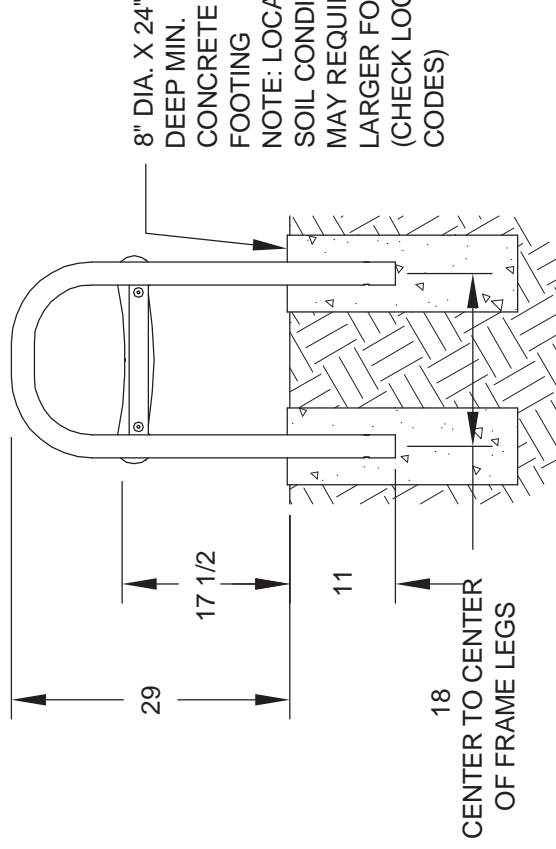

*Model B77/CE-6SS Embedded Mount Bench
with burgundy powder coated frames and seat, 6 ft. long.*

- **Comfortable seat design may be accessed from either side**
- **Wide frame curves form comfortable armrests**
- **Sturdy, formed and welded steel frame construction**
- **Powder Coat frame finish**
- **Powder Coat seat finish**
- **Quality construction throughout**

SPECIFICATIONS:

- **Model B77 Series** end frames are one-piece welded construction with frame to meet 2" nominal steel pipe size specifications (2-3/8" O.D.) and each corner to be formed on a nominal 6" centerline radius.
- **Model B77-4** is a nom. 4 ft. in length.
- **Model B77-6** is a nom. 6 ft. in length.
- **Model B77-8** is a nom. 8 ft. in length.
- Bench legs are designed to be permanently embedded in concrete footings.
- **Standard:** All steel frame and seat components are finished in black powder coat (indicated by "/CB" in model no., e.g. B77/CB-4SS).
- Flat seat with gentle contour is a one piece welded assembly made of 2" wide by 1/8" thick steel straps welded to 2-3/8" dia. x .120 in. wall steel tubes and 7 ga. end plates. Straps are wrapped around tubes to form a smooth curved outer edge of seat.
- All fasteners are provided for assembly.
- **Optional:** Color choices of powder coated steel frame and seat components. For optional color choices see Specification Bulletin #SPC-CO-001.

© 2008 RJ Thomas Mfg. Co., Inc. PILOT ROCK® Park Products is a registered trademark of RJ Thomas Mfg. Co., Inc.

MODEL	DIMENSION		
	a	b	c
B77-4	48 1/4	54 1/2	50 5/8
B77-6	72 1/4	78 1/8	74 5/8
B77-8	101	102 1/8	98 5/8

ALL DIMENSIONS IN INCHES

RJ Thomas Mfg. Co., Inc.
 P.O. Box 946 • Cherokee, IA 51012-0946

DRAWN BY
WWM

TITLE RIVERVIEW SERIES MODEL B77 4, 6, AND 8 FOOT FLAT EMBEDDED MOUNT BENCH WITH POWDER COATED STEEL STRAP SEAT