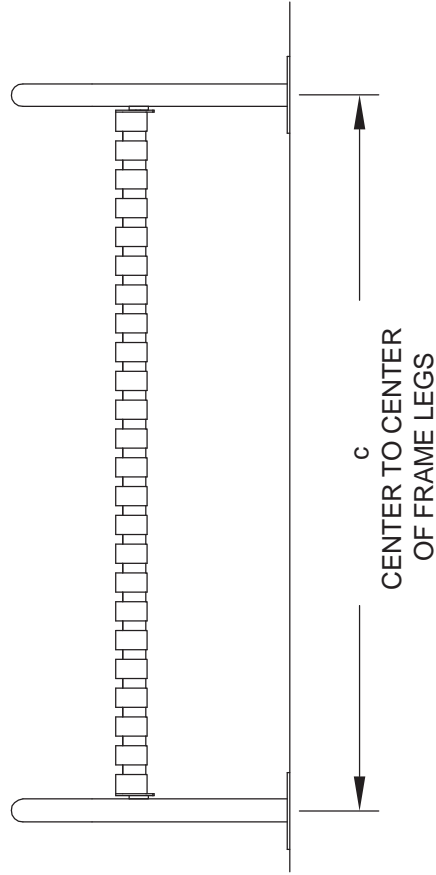

*Model B77/CE-6SS Embedded Mount Bench
with burgundy powder coated frames and seat, 6 ft. long.*

- **Comfortable seat design may be accessed from either side**
- **Wide frame curves form comfortable armrests**
- **Sturdy, formed and welded steel frame construction**
- **Powder Coat frame finish**
- **Powder Coat seat finish**
- **Quality construction throughout**

SPECIFICATIONS:

- **Model B77 Series** end frames are one-piece welded construction with frame to meet 2" nominal steel pipe size specifications (2-3/8" O.D.) and each corner to be formed on a nominal 6" centerline radius.
- **Model B77-4** is a nom. 4 ft. in length.
- **Model B77-6** is a nom. 6 ft. in length.
- **Model B77-8** is a nom. 8 ft. in length.
- Bench legs are designed to be permanently embedded in concrete footings.
- **Standard:** All steel frame and seat components are finished in black powder coat (indicated by "/CB" in model no., e.g. B77/CB-4SS).
- Flat seat with gentle contour is a one piece welded assembly made of 2" wide by 1/8" thick steel straps welded to 2-3/8" dia. x .120 in. wall steel tubes and 7 ga. end plates. Straps are wrapped around tubes to form a smooth curved outer edge of seat.
- All fasteners are provided for assembly.
- **Optional:** Color choices of powder coated steel frame and seat components. For optional color choices see Specification Bulletin #SPC-CO-001.

© 2008 RJ Thomas Mfg. Co., Inc. PILOT ROCK® Park Products is a registered trademark of RJ Thomas Mfg. Co., Inc.

MODEL	DIMENSION		
	a	b	c
B77-4	48 1/4	54 1/2	50 5/8
B77-6	72 1/4	78 1/8	74 5/8
B77-8	101	102 1/8	98 5/8

ALL DIMENSIONS IN INCHES

RJ Thomas Mfg. Co., Inc.
 P.O. Box 946 • Cherokee, IA 51012-0946

DRAWN BY
WWM

TITLE RIVERVIEW SERIES MODEL B77 4, 6, AND 8 FOOT FLAT EMBEDDED MOUNT BENCH WITH POWDER COATED STEEL STRAP SEAT